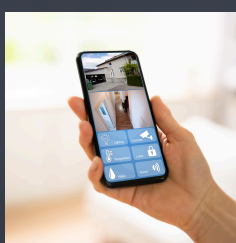

CCTV AMC

ANNUAL MAINTENANCE CONTRACT

Do you have a CCTV System which you purchased from a vendor who never came back after installation?

Well, that's common, and the reason is that manufacturers work through dealers who sell to resellers and finally reaching out to end user. The process is so long that the person, who is supposed to service you at the end, turns out to be someone who does not even know about the device. We are different. We are a CCTV installation service provider & repair CCTV through AMC. Thus we ensure that there are only experts in our company, meant for the job.

SV tech agrees to provide the following services under this agreement to keep the system in good working order, save for circumstances beyond the control of svtech. Annual Maintenance Contract Terms and Condition for CCTV Camera in the Annual maintenance contract for the CCTV Camera, DVR and power supply. The Annual maintenance contract shall be non comprehensive and includes repairing and services of all hardware including CCTV Camera, DVR power Supplies.

GALLERY

- ✓ Expertise You Can Trust
- ✓ Top-Notch Technology
- ✓ Custom Solutions for Every Budget
- ✓ 24/7 Support and Maintenance
- ✓ Comprehensive Security Solutions
- ✓ Proven Track Record